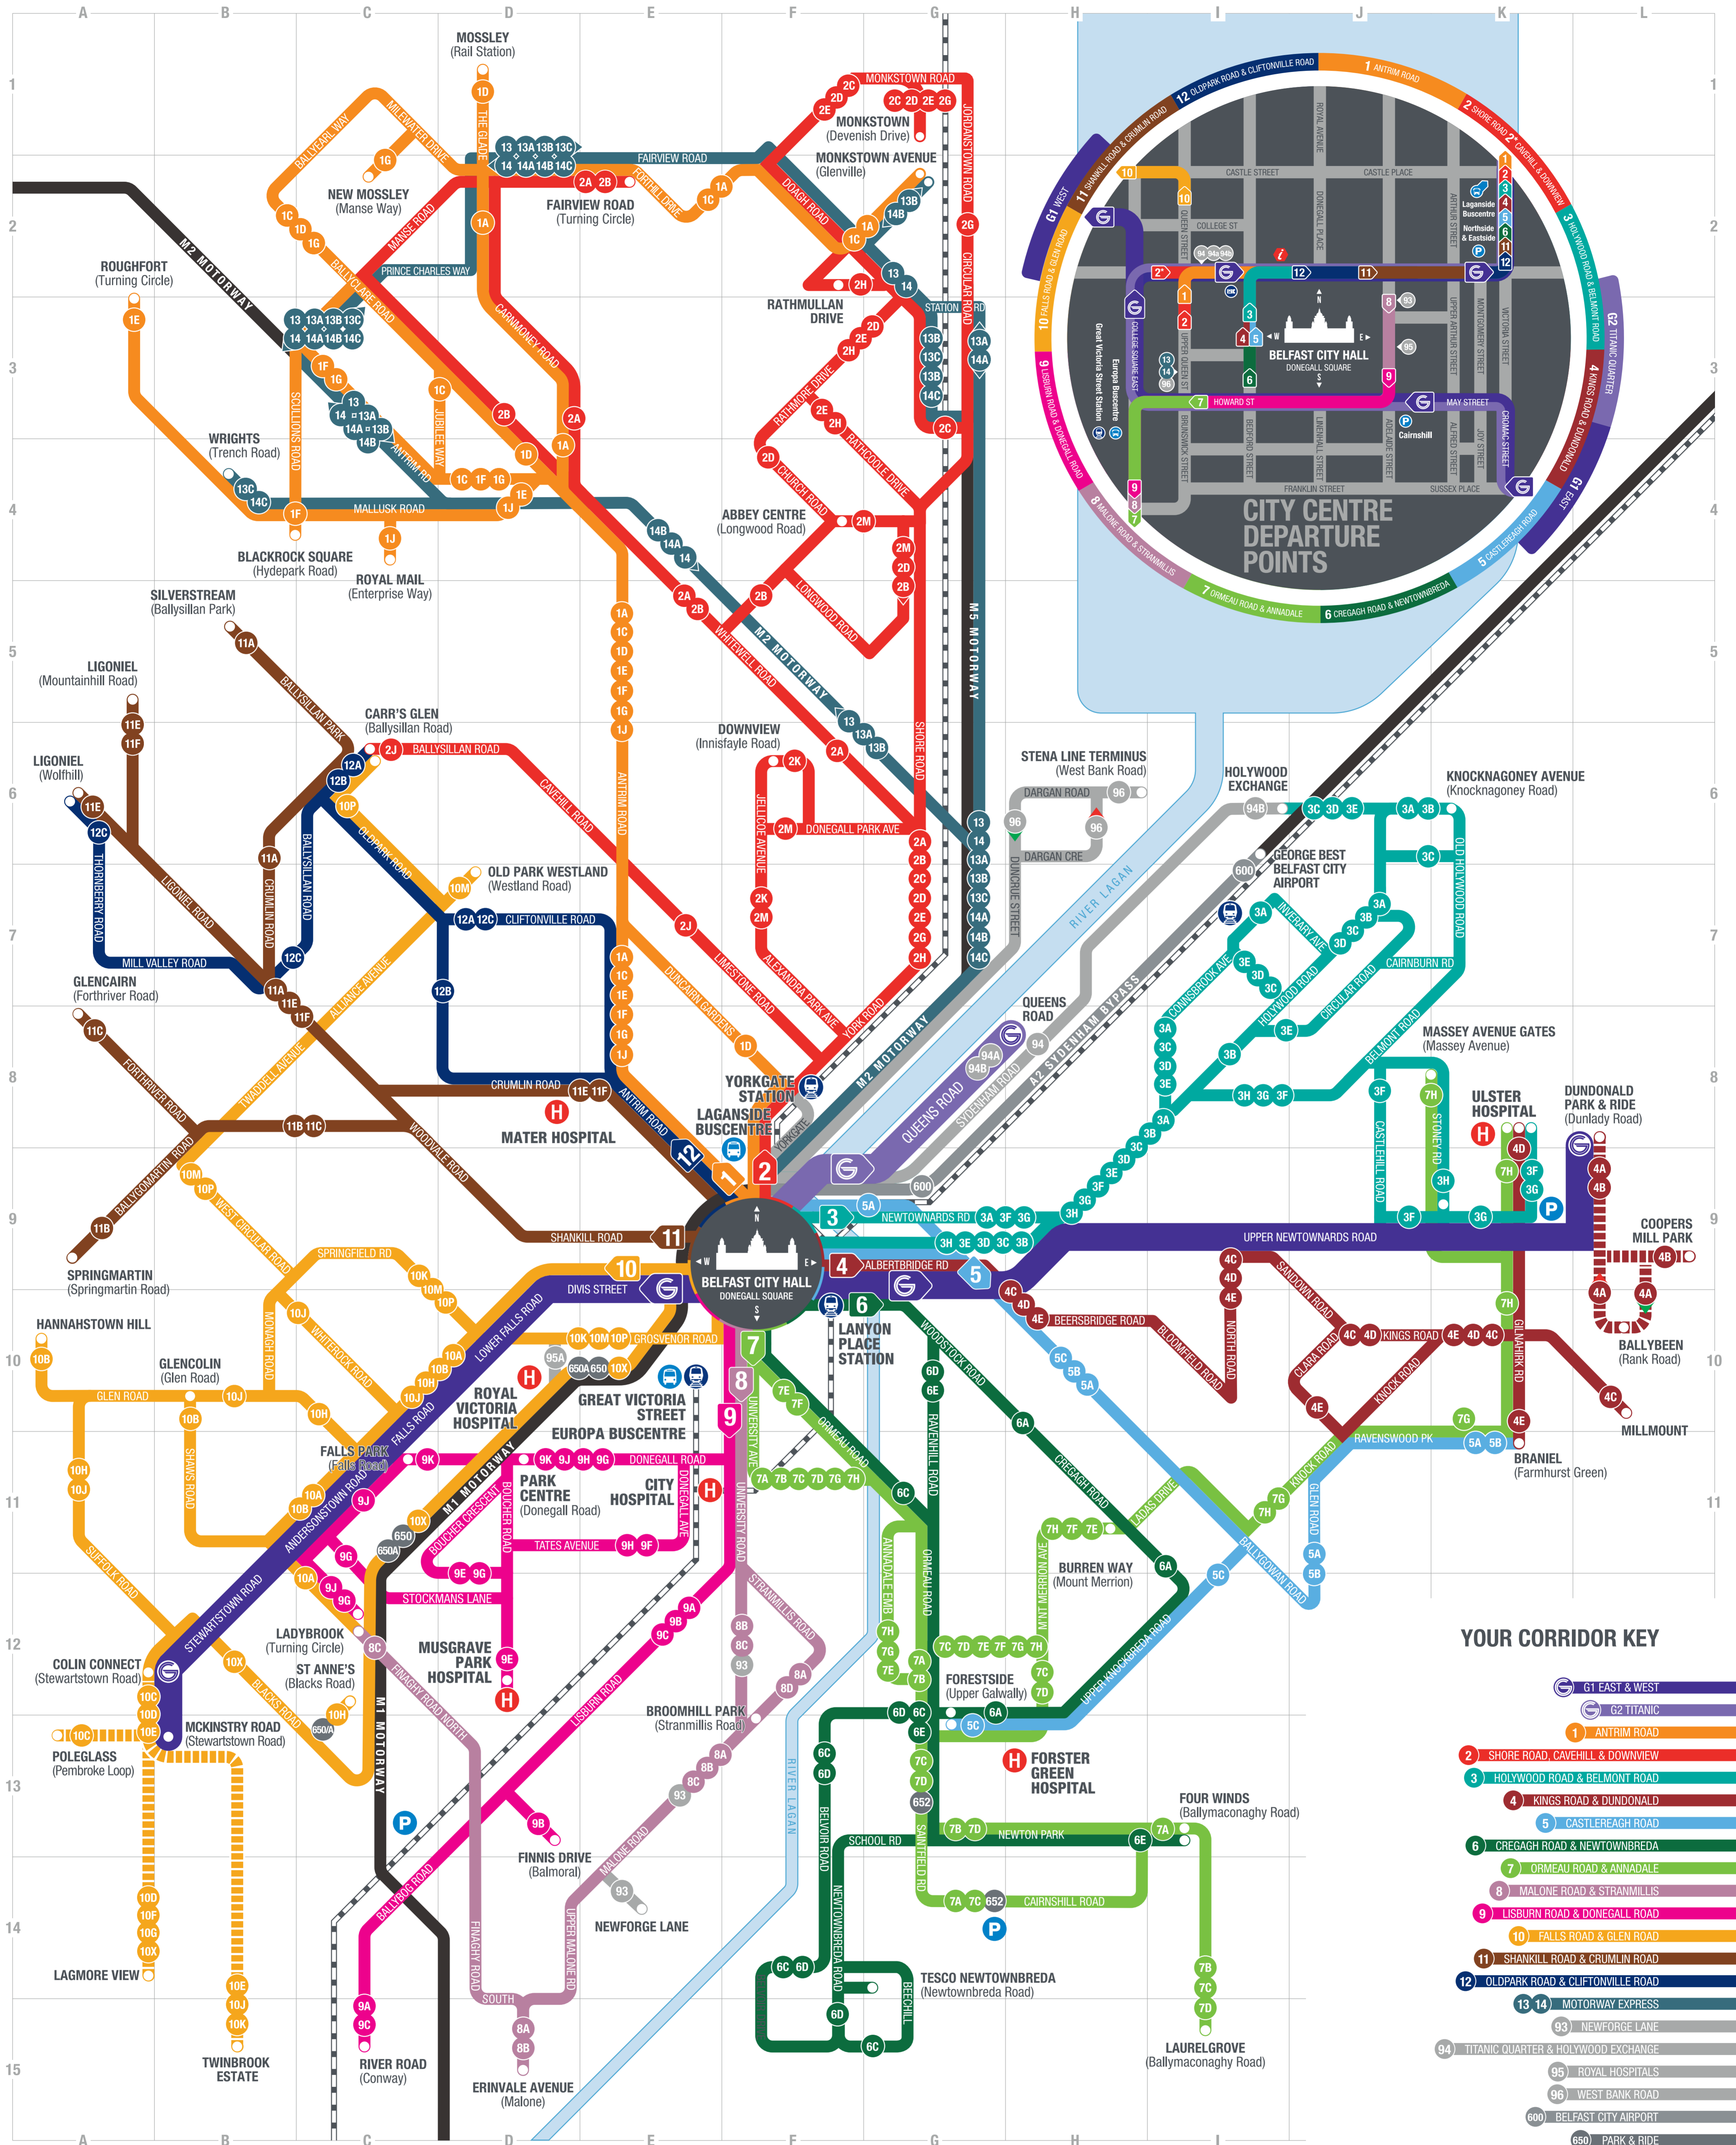

BELFAST METRO ROUTE MAP

let's go together
translink.co.uk

YOUR CORRIDOR KEY

- G1 EAST & WEST
- G2 TITANIC
- 1 ANTRIM ROAD
- 2 SHORE ROAD, CAVELHILL & DOWNVIEW
- 3 HOLLYWOOD ROAD & BELMONT ROAD
- 4 KINGS ROAD & DUNDONALD
- 5 CASTLEREAGH ROAD
- 6 CREAGH ROAD & NEWTOWNBREDA
- 7 ORMEAU ROAD & ANNADALE
- 8 MALONE ROAD & STRANMILLIS
- 9 LISBURN ROAD & DONEGALL ROAD
- 10 FALLS ROAD & GLEN ROAD
- 11 SHANKILL ROAD & CRUMLIN ROAD
- 12 OLDPARK ROAD & CLIFTONVILLE ROAD
- 13 14 MOTORWAY EXPRESS
- 93 NEWFORGE LANE
- 94 TITANIC QUARTER & HOLLYWOOD EXCHANGE
- 95 ROYAL HOSPITALS
- 96 WEST BANK ROAD
- 600 BELFAST CITY AIRPORT
- 650 PARK & RIDE